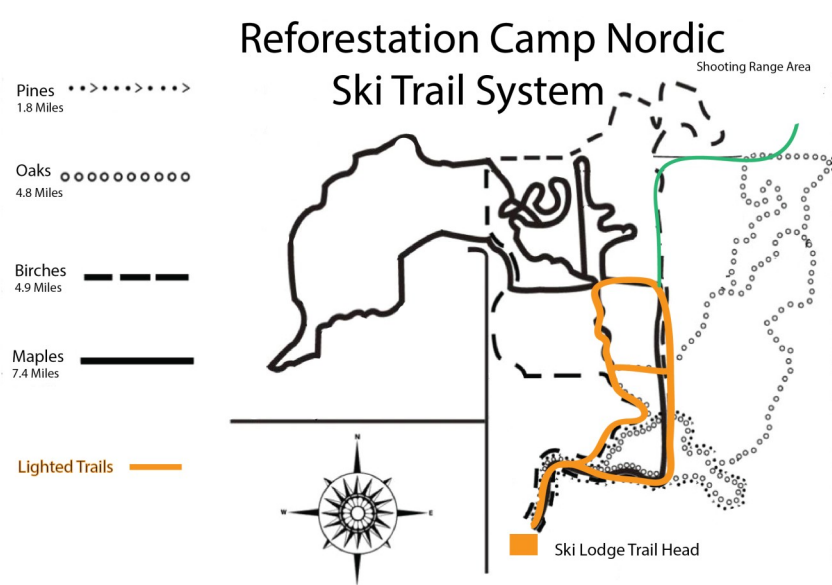

Bay Nordic Ski Club Inc. in collaboration with the Brown County Parks Dept. announces the commencement of "Project Illumination". This project will raise funds for Bay Nordic programs and install a lighting system along approximately 4 kilometers of the Nordic ski trails at the Brown County Reforestation Camp located just outside of Green Bay in Suamico, WI.

Bay Nordic has entered into an agreement with Brown County to engage in the funding, planning, and installation of the project. The project cost is estimated to be at \$250,000 and will be funded by private contributions and public grants. The tentative schedule is to have the system installed by the 2015-2016 winter ski season.

The Bay Area Nordic Ski Club was founded in 2009 as a youth program and expanded in 2013 to build a program that brings together various ski groups in the area to help encourage skiing as a winter activity of choice. Serving over 250 participants, our emphasis is the expansion of youth and adult fitness opportunities and ensuring the long-term viability of Nordic skiing in the region through community outreach and support of local trail systems.